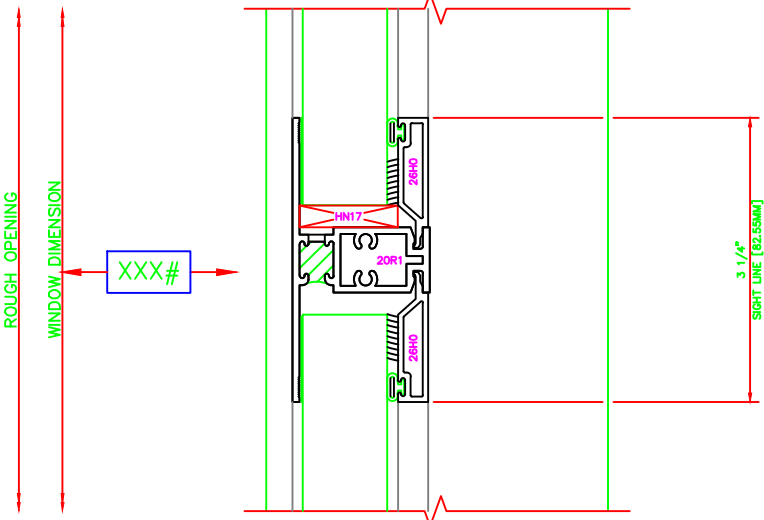

402	JAMB
	S-663 HUNG WINDOW 1" INSULATED LARGE MISSILE GLAZING

404	JAMB
	S-663 HUNG WINDOW 1" INSULATED LARGE MISSILE GLAZING

100	HEAD
	S-663 HUNG WINDOW 1" INSULATED LARGE MISSILE GLAZING

700	HORIZ MUNTIN
	S-663 HUNG WINDOW 1" INSULATED LARGE MISSILE GLAZING TOP (FIXED LITE)

500	MEETING RAIL
	S-663 HUNG WINDOW 1 3/16" INSULATED LARGE MISSILE GLAZING

200	SILL
	S-663 HUNG WINDOW 1" INSULATED LARGE MISSILE GLAZING