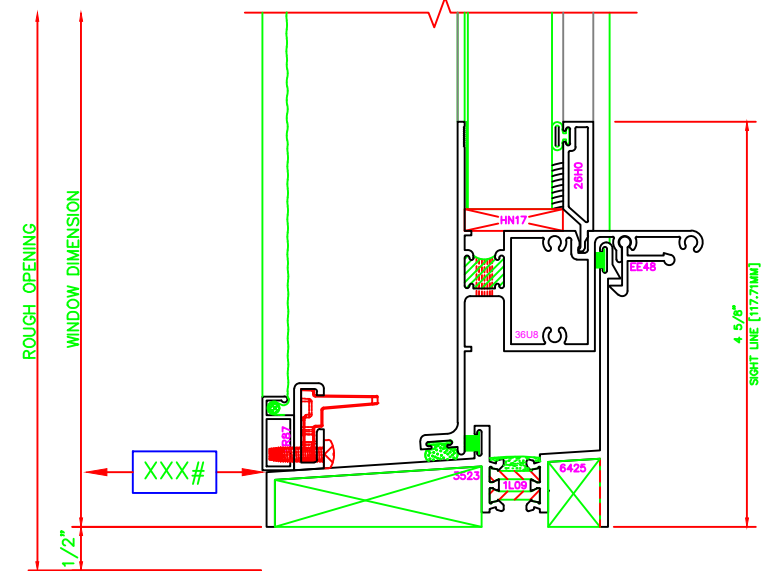

402	JAMB
	S-663 HUNG WINDOW 1" INSULATED LARGE MISSILE GLAZING

404	JAMB
	S-663 HUNG WINDOW 1" INSULATED LARGE MISSILE GLAZING

100	HEAD
	S-663 HUNG WINDOW 1" INSULATED LARGE MISSILE GLAZING

700	HORIZ MUNTIN
	S-663 HUNG WINDOW 1" INSULATED LARGE MISSILE GLAZING TOP (FIXED LITE)

500	MEETING RAIL
	S-663 HUNG WINDOW 1 3/16" INSULATED LARGE MISSILE GLAZING

200	SILL
	S-663 HUNG WINDOW 1" INSULATED LARGE MISSILE GLAZING