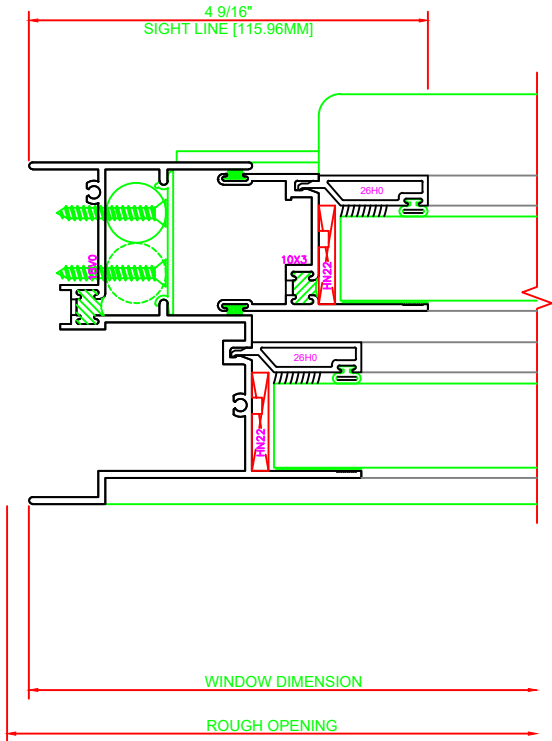

402	JAMB
	S-663 HUNG WINDOW 1" INSULATED LARGE MISSILE GLAZING

404	JAMB
	S-663 HUNG WINDOW 1" INSULATED LARGE MISSILE GLAZING

100	HEAD
	S-663 HUNG WINDOW 1" INSULATED LARGE MISSILE GLAZING

700	HORIZ MUNTIN
	S-663 HUNG WINDOW 1" INSULATED LARGE MISSILE GLAZING TOP (FIXED LITE)

500	MEETING RAIL
	S-663 HUNG WINDOW 1 3/16" INSULATED LARGE MISSILE GLAZING

200	SILL
	S-663 HUNG WINDOW 1" INSULATED LARGE MISSILE GLAZING