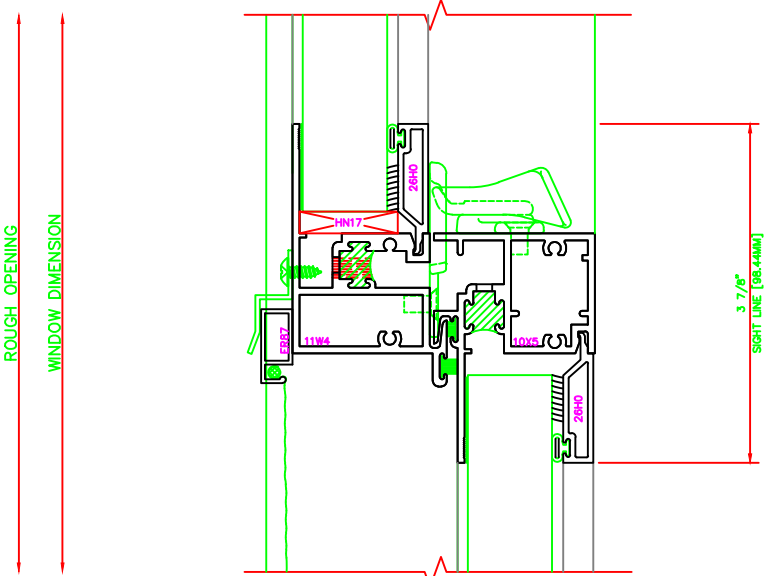

402	JAMB
	S-663 HUNG WINDOW 1" INSULATED LARGE MISSILE GLAZING

404	JAMB
	S-663 HUNG WINDOW 1" INSULATED LARGE MISSILE GLAZING

100	HEAD
	S-663 HUNG WINDOW 1" INSULATED LARGE MISSILE GLAZING

700	HORIZ MUNTIN
	S-663 HUNG WINDOW 1" INSULATED LARGE MISSILE GLAZING TOP (FIXED LITE)

500	MEETING RAIL
	S-663 HUNG WINDOW 1 3/16" INSULATED LARGE MISSILE GLAZING

200	SILL
	S-663 HUNG WINDOW 1" INSULATED LARGE MISSILE GLAZING