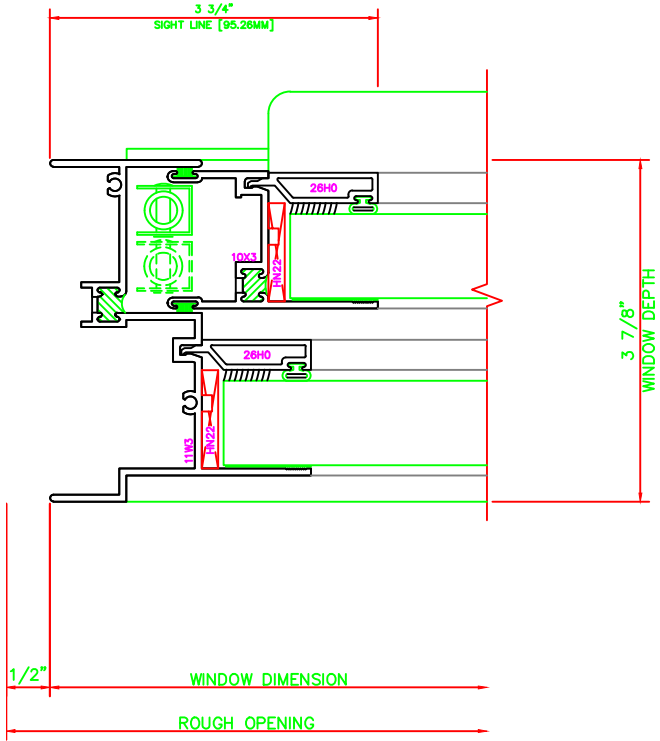

402	JAMB
	S-663 HUNG WINDOW 1" INSULATED LARGE MISSILE GLAZING

404	JAMB
	S-663 HUNG WINDOW 1" INSULATED LARGE MISSILE GLAZING

100	HEAD
	S-663 HUNG WINDOW 1" INSULATED LARGE MISSILE GLAZING

700	HORIZ MUNTIN
	S-663 HUNG WINDOW 1" INSULATED LARGE MISSILE GLAZING TOP (FIXED LITE)

500	MEETING RAIL
	S-663 HUNG WINDOW 1 3/16" INSULATED LARGE MISSILE GLAZING

200	SILL
	S-663 HUNG WINDOW 1" INSULATED LARGE MISSILE GLAZING