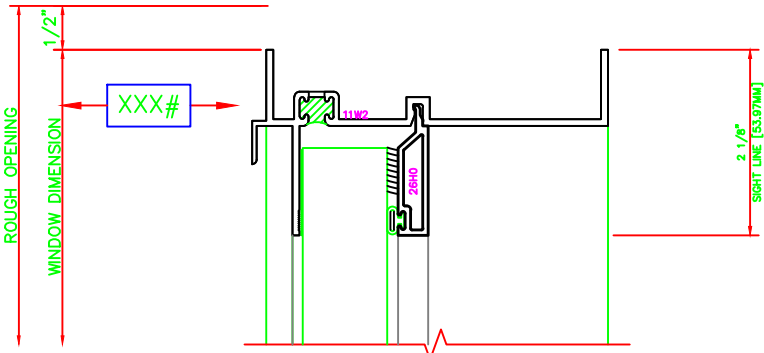

402	JAMB
	S-663 HUNG WINDOW 1" INSULATED LARGE MISSILE GLAZING

404	JAMB
	S-663 HUNG WINDOW 1" INSULATED LARGE MISSILE GLAZING

100	HEAD
	S-663 HUNG WINDOW 1" INSULATED LARGE MISSILE GLAZING

700	HORIZ MUNTIN
	S-663 HUNG WINDOW 1" INSULATED LARGE MISSILE GLAZING TOP (FIXED LITE)

500	MEETING RAIL
	S-663 HUNG WINDOW 1 3/16" INSULATED LARGE MISSILE GLAZING

200	SILL
	S-663 HUNG WINDOW 1" INSULATED LARGE MISSILE GLAZING